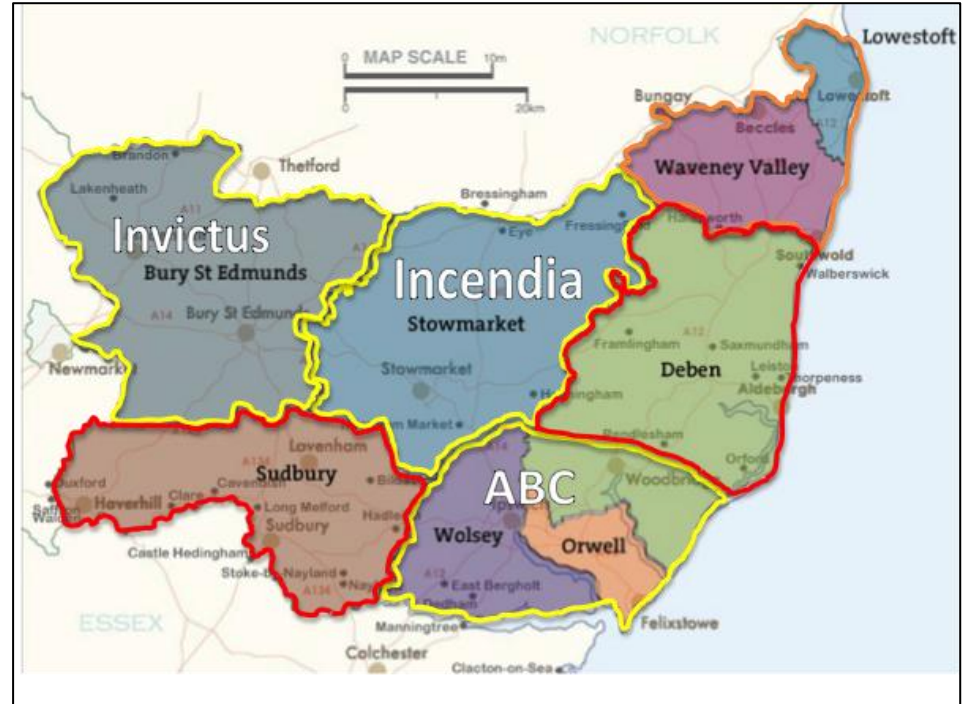

i.SCOUT...
@NETWORK

JUMP
IN

NETWORK

NETWORK: WHAT IS IT?

- Network is the final youth section of the Scout Movement.
- Explorer Scouts Move on to Network on their 18th birthday.
- Network is for 18-25's.
- It is a County Provision.

NETWORK

SUFFOLK NETWORK: HUBS

6 HUBS:

1 UMBRELLA

NETWORK

SUFFOLK NETWORK: HUBS

- Hubs areas are based on population density and geographical area.
- 3 Hubs are **fully operational** across the width of the County.
- Waveney & Lowestoft Hub is **in progress**.
- At present there are **no known hubs operating** in Sudbury or North Deben but watch this space!