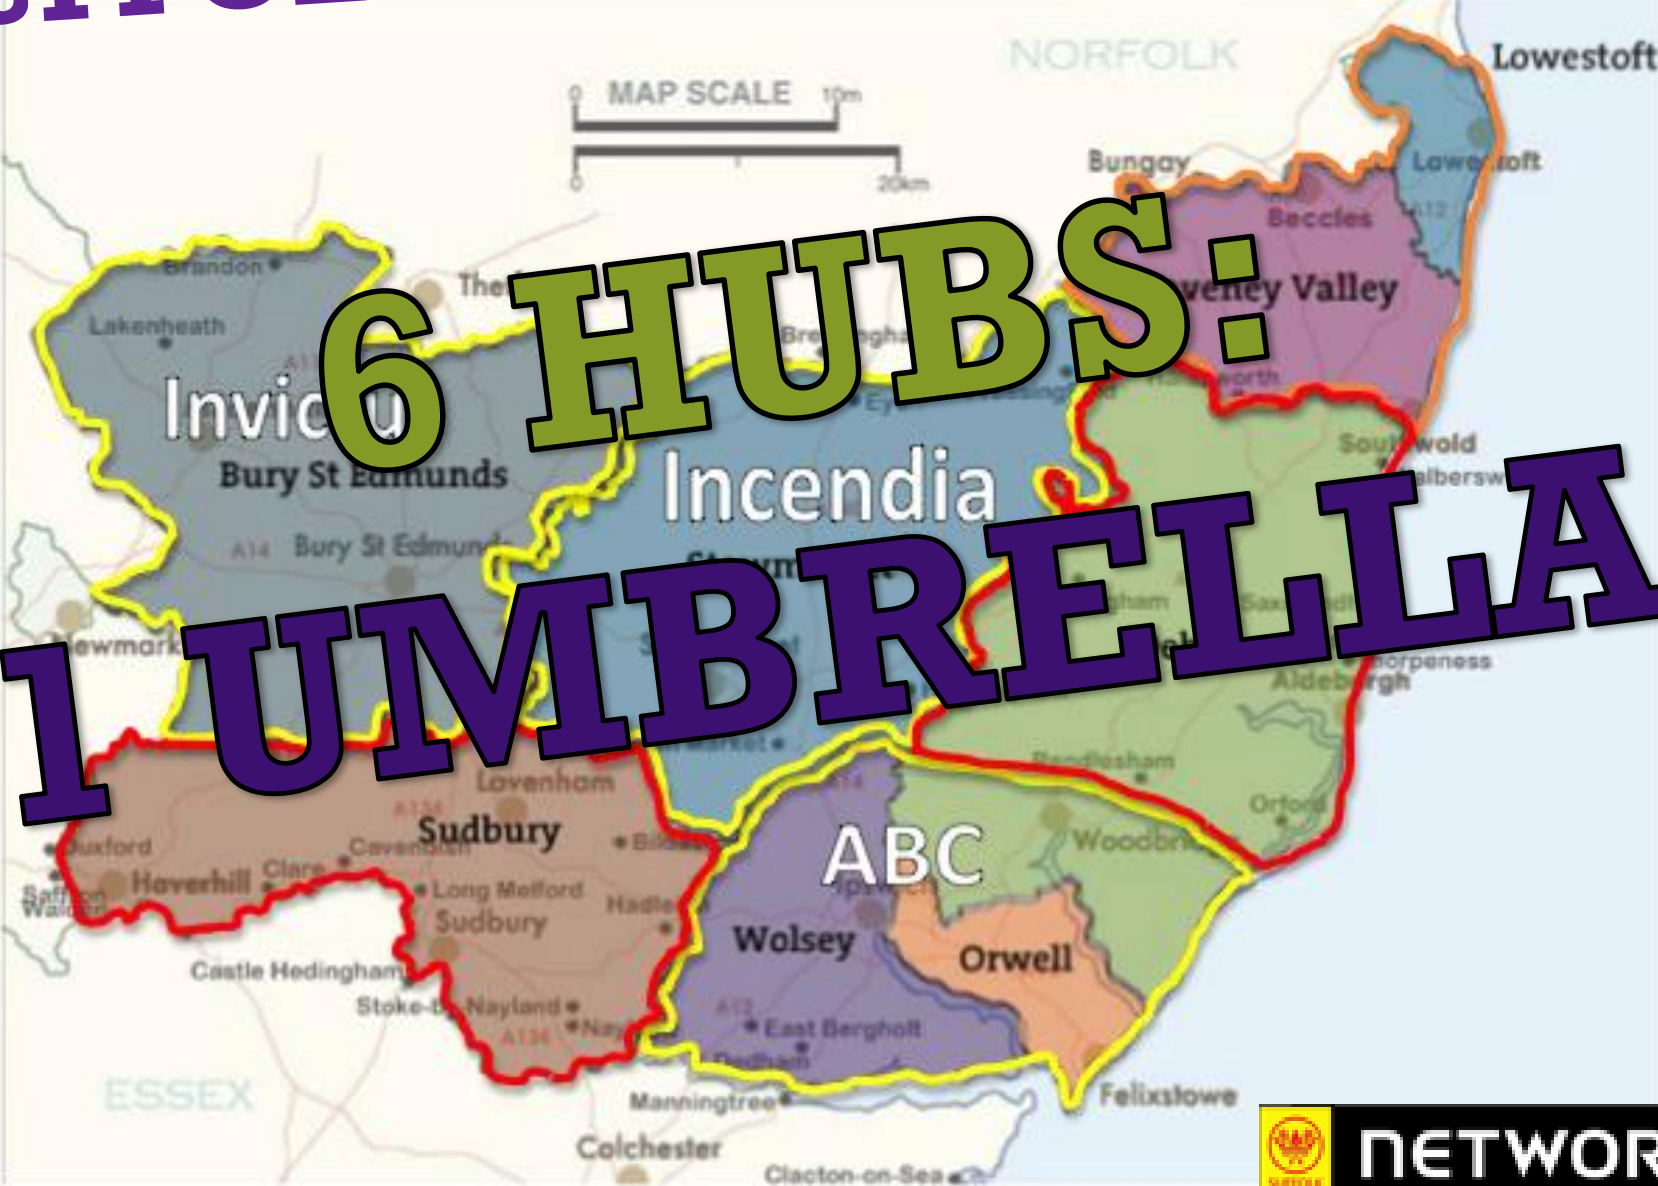

i.SCOUT...
@NETWORK

JUMP
IN

NETWORK

NETWORK: WHAT IS IT?

- Network is the final youth section of the Scout Movement.
- Explorer Scouts Move on to Network on their 18th birthday.
- Network is for 18-25's.
- It is a County Provision.

NETWORK

SUFFOLK NETWORK: HUBS

6 HUBS:

1 UMBRELLA

NETWORK

SUFFOLK NETWORK: HUBS

- Hubs areas are based on population density and geographical area.
- 3 Hubs are **fully operational** across the width of the County.
- Waveney & Lowestoft Hub is **in progress**.
- At present there are **no known hubs operating** in Sudbury or North Deben but watch this space!